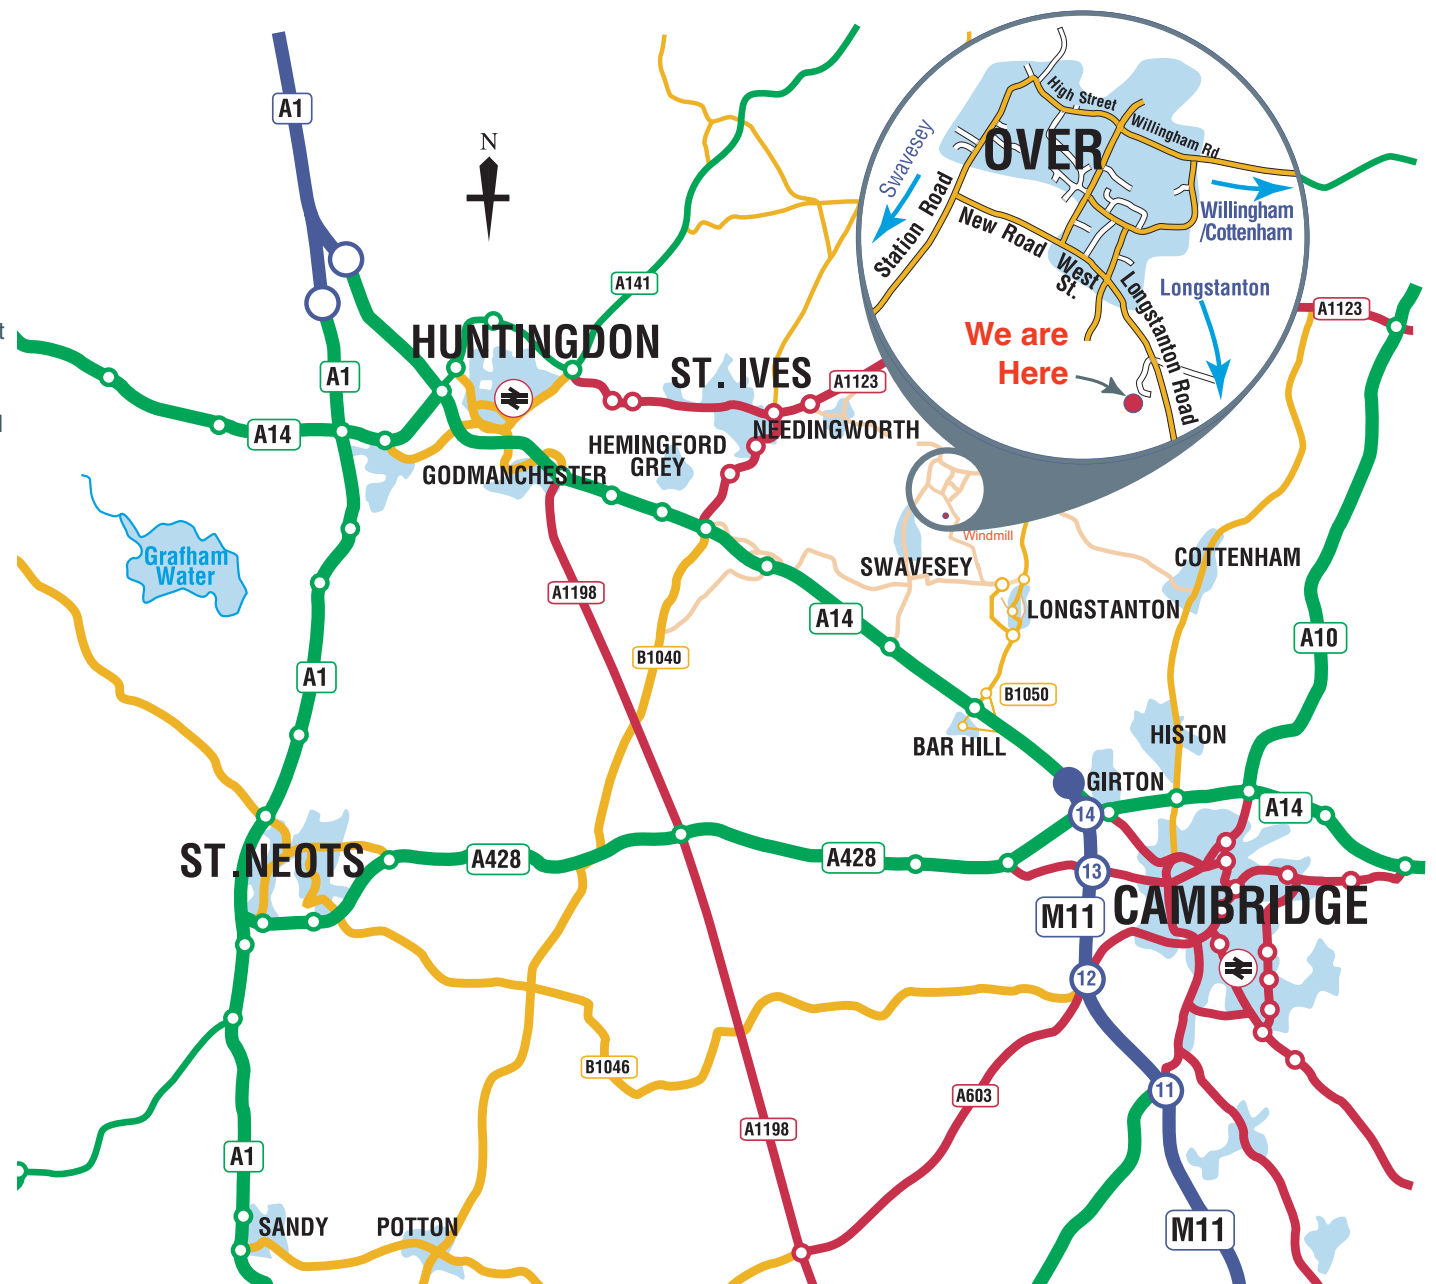

DIRECTIONS TO CAMLAB FROM THE A14

from the South

Leave the A14 at the Barhill exit (Junction 29), take the 3rd exit on the roundabout, signposted Earith B1050.

Go over the A14 and take the 1st exit on the roundabout. After about 1.2 miles take the 1st exit on the next roundabout and continue to the next roundabout. Again take the 1st exit and then take the first right.

Travel along this narrow country road passing a BT mast and Windmill on your right. As you go over the Guided Busway you will find Over Industrial Park (Norman Way Industrial Estate) on your left after the traffic restriction.

from the North

Leave the A14 at the Swavesey exit (Junction 28) and drive to and through Swavesey towards Over. You will cross over the guided busway as you come out of Swavesey and you then need to take the next right just as you get to the outskirts of Over.

Continue through the traffic restriction and continue on about 3/4 of a mile down this road. You will pass a small pond on your left and Over Industrial Park (Norman Way Industrial Estate) is on your right. You have gone too far if you reach the second traffic restriction.

Camlab Limited
24 Norman Way
Norman Way Industrial Estate
Over, Cambs CB24 5WE (formerley CB4 5WE)

01954 233 100
01954 233 101

camlab

www.camlab.co.uk