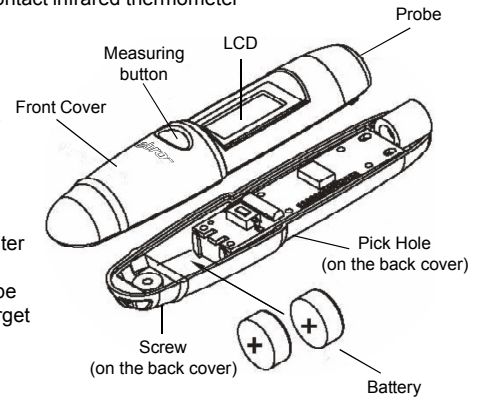

ebro Electronic GmbH & Co. KG
Peringerstraße 10
D-85055 Ingolstadt
www.ebro.de

Operating Instructions for Model TFI20 compact infrared thermometer

The thermometer is a non-contact infrared thermometer

USE:

Simply aim the thermometer at the target with the probe and press the measuring button to display the surface temperature.
The distance to target diameter ratio (Distance:Spot) is 1:1 therefore the device should be positioned as close to the target as possible.