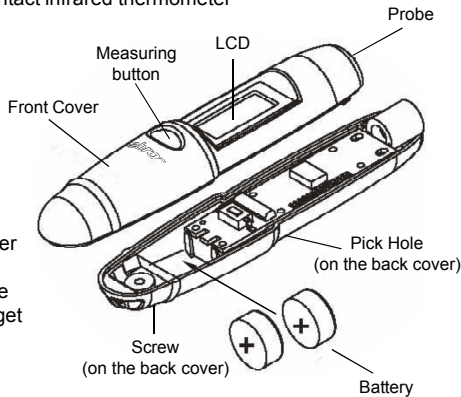

Operating Instructions for Model TFI20 compact infrared thermometer

The thermometer is a non-contact infrared thermometer

USE:

Simply aim the thermometer at the target with the probe and press the measuring button to display the surface temperature.
The distance to target diameter ratio (Distance:Spot) is 1:1 therefore the device should be positioned as close to the target as possible.

Simply aim the thermometer at the target with the probe and press the measuring button to display the surface temperature.
The distance to target diameter ratio (Distance:Spot) is 1:1 therefore the device should be positioned as close to the target as possible.