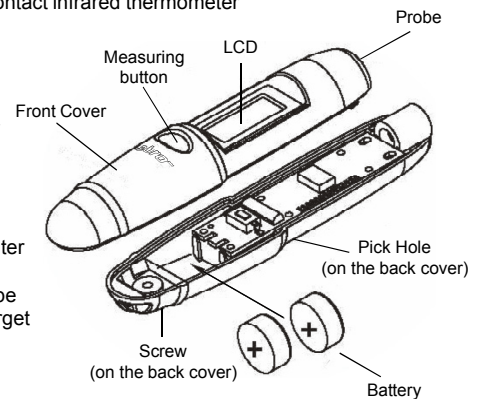

ebro Electronic GmbH & Co. KG
Peringerstraße 10
D-85055 Ingolstadt
www.ebro.de

Operating Instructions for Model TFI20 compact infrared thermometer

The thermometer is a non-contact infrared thermometer

USE:

Simply aim the thermometer at the target with the probe and press the measuring button to display the surface temperature.
The distance to target diameter ratio (Distance:Spot) is 1:1 therefore the device should be positioned as close to the target as possible.