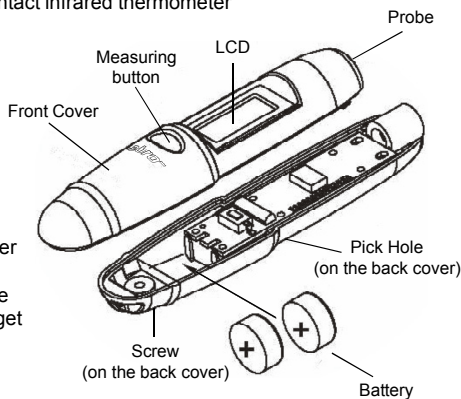

ebro Electronic GmbH & Co. KG
Peringerstraße 10
D-85055 Ingolstadt
www.ebro.de

Operating Instructions for Model TFI20 compact infrared thermometer

The thermometer is a non-contact infrared thermometer

USE:

Simply aim the thermometer at the target with the probe and press the measuring button to display the surface temperature.
The distance to target diameter ratio (Distance:Spot) is 1:1 therefore the device should be positioned as close to the target as possible.