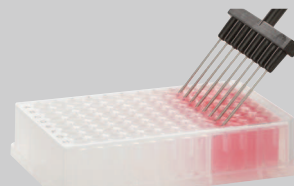

handvac handpipettor

Optimized controlling and flexible handling

Compact system for precise and comfortable operation

The ergonomic and flexible handheld pipettor can be used in combination with pasteur pipettes, plastic aspiration pipettes and a variety of other adapters needed for your application. A very precise control and pressuresensitive button on the top of the handvac controls the needed vacuum level. An accidental aspiration of cells is prevented.

Easy change of adapters and accessory

Working Areas

Aspirate

Filtrate

Rinse

Dispose

Accessories:

Rubber Adapter for Pasteur pipettes