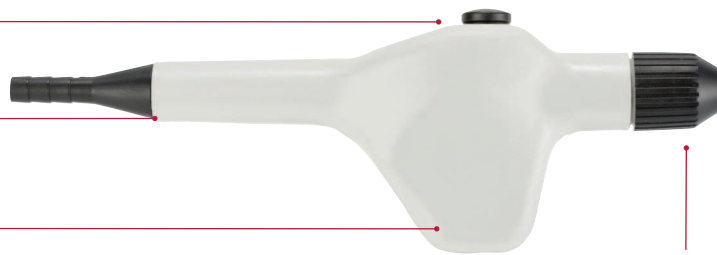

handvac handpipettor

Optimized controlling and flexible handling

Compact system for precise and comfortable operation

The ergonomic and flexible handheld pipettor can be used in combination with pasteur pipettes, plastic aspiration pipettes and a variety of other adapters needed for your application. A very precise control and pressuresensitive button on the top of the handvac controls the needed vacuum level. An accidental aspiration of cells is prevented.

Design Features

- Optimized Vacuum Level Controlling
- Handvac is fully autoclavable
- High quality components for trouble-free operation
- Suction regulation through press key on top of the HandVac
- Comfortable Vacuum Hose connection
- Wide accessory range

handvac system - complete tool set for aspiration

Suction regulation through press key on top of the HandVac

Comfortable Vacuum Hose connection

Perfect adaptation to human hand shape, Considers natural hand form with ergonomic features