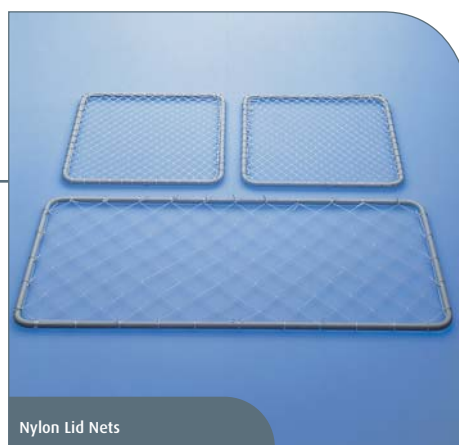

Combination Rack for Upper and Lower Levels

Combination Rack for Upper and Lower Levels

Two jet racks, each with 40 hollow spigots and height adjustment fitting.

Reference	Model	Price
SM/LM80	GW3050	£1,170.00
SM/LM80-DS	GW4050	£1,180.00

Two Level Surgical Instrument Rack

With spray arm and 4 baskets. Fits both GW3050 & GW4050.

Reference	Price
SM/CSK	On Request

Two Level Surgical Instrument Rack

Beaker/Bottle Rack

Two racks will fit into either SM/CS1 or SM/CS2 basket tray, each holding 28 items, giving a total capacity of 112 items on the 4 racks. Fits both GW3050 & GW4050.

Reference	Price
SM/SB28	£67.00

Nylon Lid Nets

Covers lightweight items to prevent them being dislodged during washing.

Reference	Price
SM/RC1	For complete basket £18.50
SM/RC1/2	For half basket £16.60
SM/RC1/4	For quarter basket £16.60